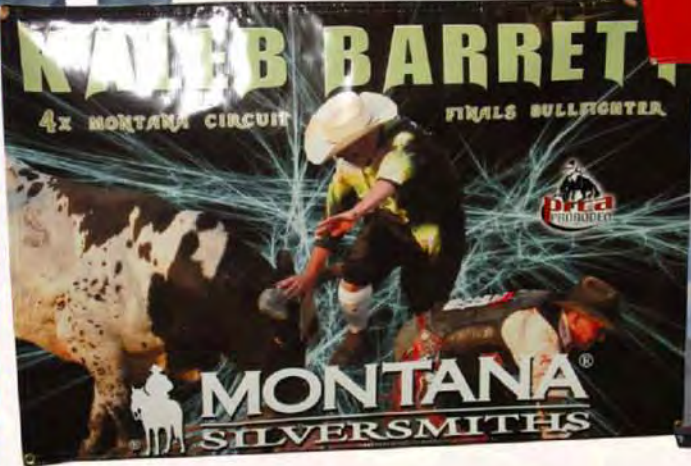

Solvent Banners

Banners can be printed up to 125" wide

Square feet	per sq. ft.	Printed on 13 oz scrim banner vinyl
1-49	5.00	Printed with Fuji color solvent inks Finished with hem and grommets or hem and heavy duty webbing 10 oz scrim banner vinyl and blockout banner vinyl are available, call for a quote Artwork can be designed for $75.00 per hour.
50-149	4.50	
150-399	4.00	
400-799	3.70	
800-999	3.50	
1000+	Call for quote