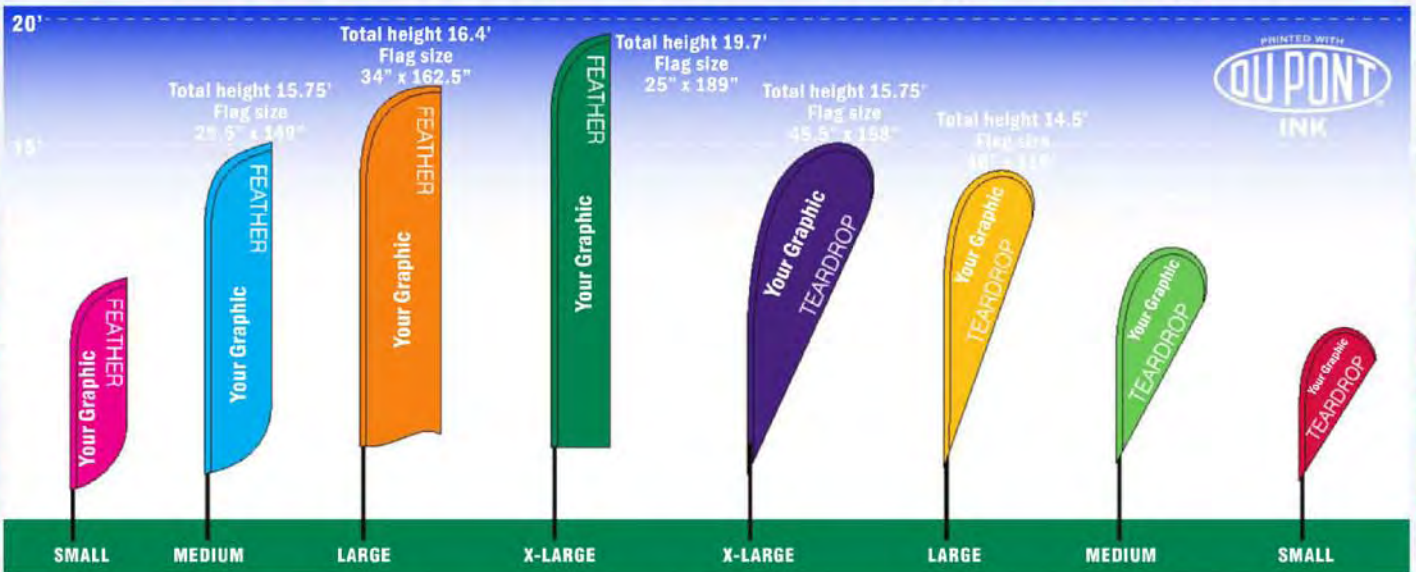

Direct Print

Feather & Teardrop Flags