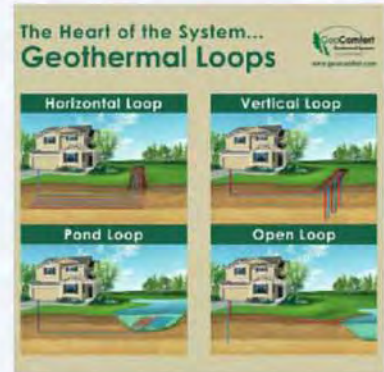

Digital Printed

Photo Paper, Wall Paper Trade Show Graphics