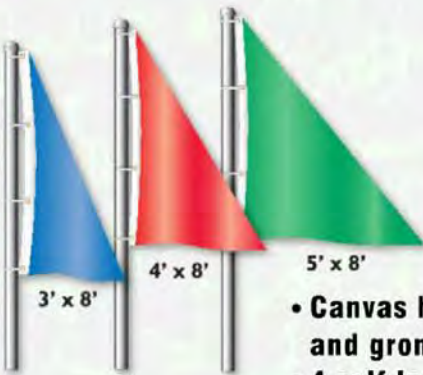

U.S. Flags

with sleeve and fringe

3' x 5' 60.00

4' x 6' 90.00

with sleeve only

3' x 5' 50.00

Nylon Flags

Nylon Flags

Choose from 1, 2 or 3 colors

Choose from 1, 2 colors
on Triangle flags

25% UP CHARGE
on diagonal flags

SIZES	1-10	11-24	25 or more
2' x 3'	16.00	15.00	14.00
3' x 5'	24.00	22.00	21.00
4' x 6'	39.00	36.00	34.00
5' x 8'	48.00	45.00	42.00

Specify header and grommets or vinyl pole sleeve

Sail Flags

SIZES	2-10	11-15	16-24	25 or more
3' x 8'	42.00	39.00	38.00	37.00
SAIL 4' x 8'				
5' x 8'				
All the same price				

- Canvas heading and grommets
- 4 self locking straps